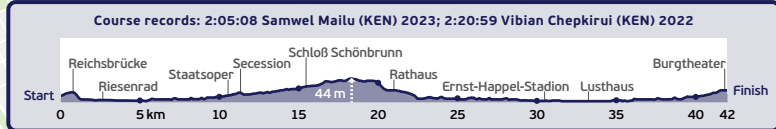

## Streckenplan Course Map

Sonntag, 6. April 2025

- Vienna City Marathon  
Powerade Relay Marathon
- Wiener Städtische  
Half Marathon
- - - 1:59 Marathon course  
Eliud Kipchoge

Hand over area 1  
(location at K 15,5)

Hand over area 2  
(location at K 24,1)

Hand over area 3  
(location at K 30,8)

- ALLERGENE PFLANZEN**
- Birke
  - Gräser
  - Esche
  - Hainbuche
  - Eiche
  - Buche
  - Platane

- START VCM
- START HM
- START RM